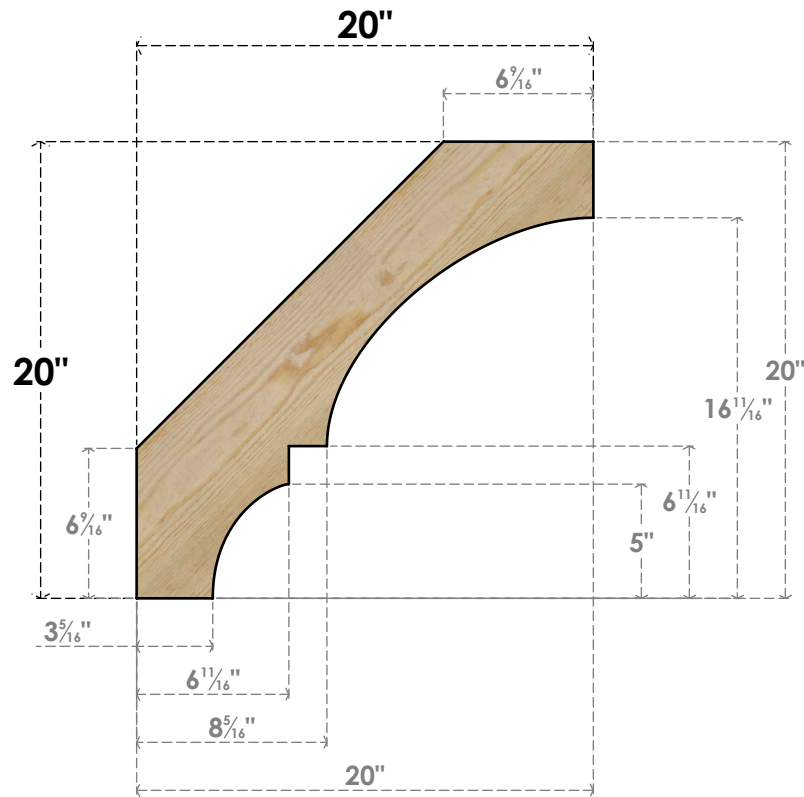

# BRC06X20X20BOA00RDF

6"W X 20"D X 20"H BALBOA ROUGH SAWN BRACE, DOUGLAS FIR

**SIDE**

**FRONT**

EKENA MILLWORK  
 2300 WEST MAIN ST.  
 CLARKSVILLE, TX 75426  
 TOLL FREE: 866-607-0453  
 WWW.EKENAMILLWORK.COM