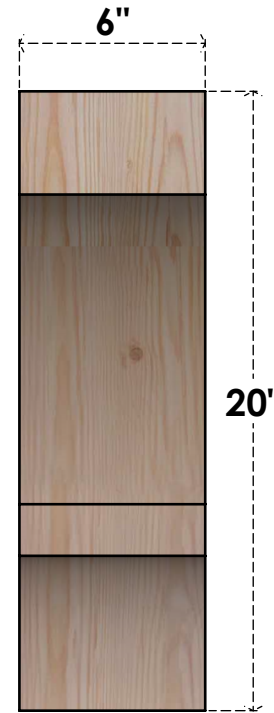

# BRC06X20X20BOA00RDF

6"W X 20"D X 20"H BALBOA ROUGH SAWN BRACE, DOUGLAS FIR

**SIDE**

**FRONT**

EKENA MILLWORK  
 2300 WEST MAIN ST.  
 CLARKSVILLE, TX 75426  
 TOLL FREE: 866-607-0453  
 WWW.EKENAMILLWORK.COM