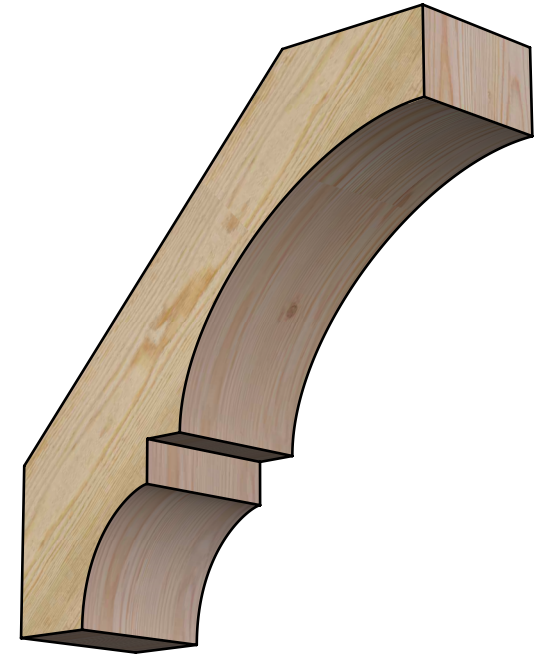

# BRC06X20X20BOA00RDF

6"W X 20"D X 20"H BALBOA ROUGH SAWN BRACE, DOUGLAS FIR

**SIDE**

**FRONT**

EKENA MILLWORK  
 2300 WEST MAIN ST.  
 CLARKSVILLE, TX 75426  
 TOLL FREE: 866-607-0453  
 WWW.EKENAMILLWORK.COM